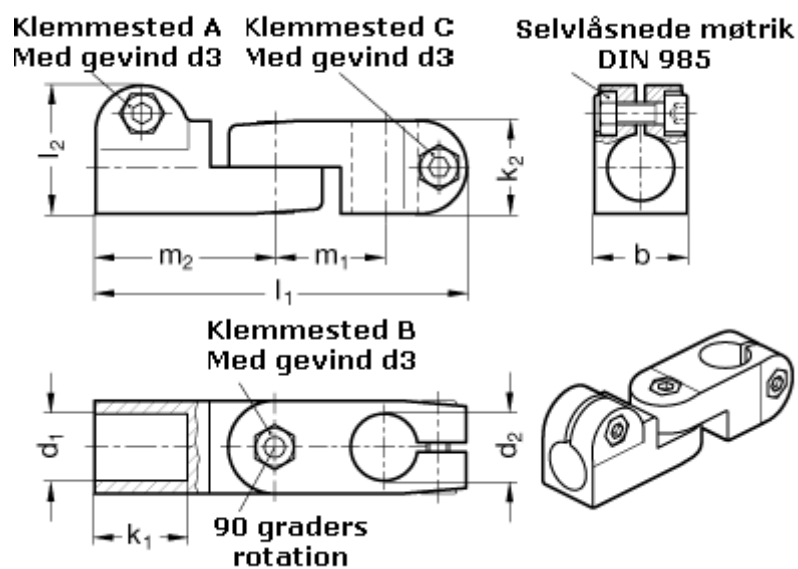

Article number: 20283B18B142SW

Description: E+G swivel clamp
GN283-B18-B14-2-SW

Measures

$b = 25$

$m_1 = 29.5$

$d_1 = B18$

$m_2 = 48.5$

$d_2 = B14$

$d_3 = M 6$

$k_1 = 25$

$k_2 = 25$

$l_1 = 100$

$l_2 = 34.5$